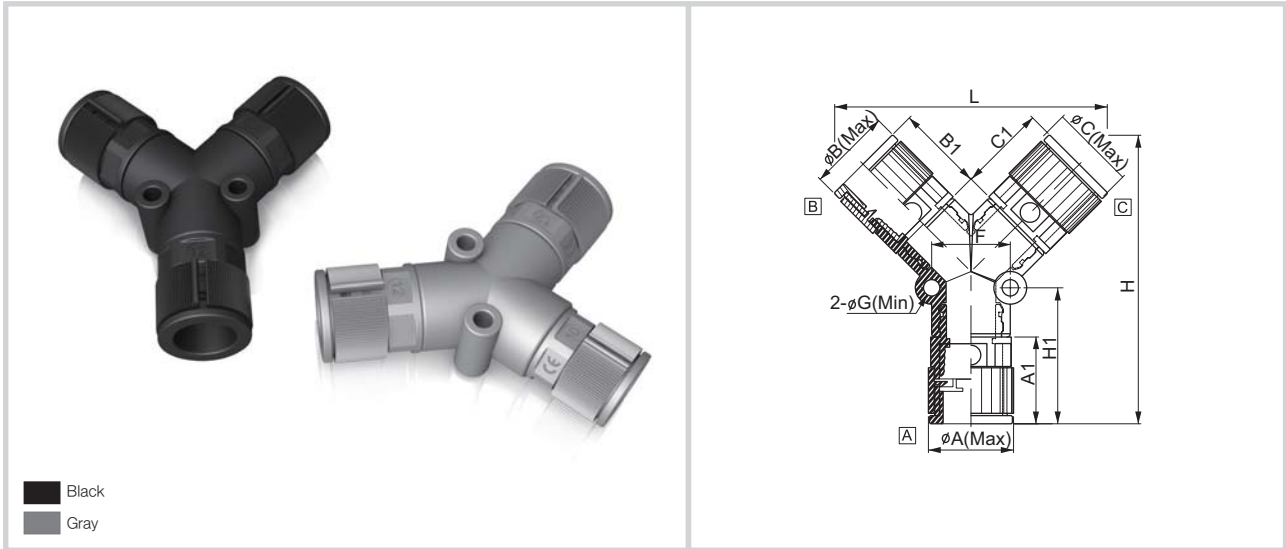

TVC IP67

Black
 Gray

- Feature** : CPS distributors guarantee elegant layout and save on cost instead of using distribution boxes. Available to use not only their basic shape TYC, TTC & TVC but also various configurations. One Standard model can be changed into 6 different shapes. Nominal width from 28, reduceable to 10.

» Ordering

TVC - 10 10 10B : 100EA

» Product size

Black	Gray	A	B	C	ØA	A1	ØB	B1	ØC	C1	ØG	F	H1	H	L
TVC-101010B	TVC-101010G	10	10	10	23	26.6	23	26.6	23	26.6	5.0	24	41.6	86	80.0
TVC-121010B	TVC-121010G	12	10	10	25	26.5	23	26.6	23	26.6	5.0	24	41.5	86	80.0
TVC-121210B	TVC-121210G	12	12	10	25	26.5	25	26.5	23	26.6	5.0	24	41.5	88	83.0
TVC-121212B	TVC-121212G	12	12	12	25	26.5	25	26.5	25	26.5	5.0	24	41.5	88	83.0
TVC-161010B	TVC-161010G	16	10	10	30	28.5	23	26.6	23	26.6	5.0	24	43.5	88	83.0
TVC-161210B	TVC-161210G	16	12	10	30	28.5	25	26.5	23	26.6	5.0	24	43.5	90	81.0
TVC-161212B	TVC-161212G	16	12	12	30	28.5	25	26.5	25	26.5	5.0	24	43.5	90	83.0
TVC-161616B	TVC-161616G	16	16	16	30	28.5	30	28.5	30	28.5	5.0	24	43.5	93	89.8
TVC-222222B	TVC-222222G	22	22	22	41	33.3	41	33.3	41	33.3	5.6	39	48.2	112	112.0
TVC-282222B	TVC-282222G	28	22	22	47	39.0	41	33.3	41	33.3	5.6	39	53.9	118	112.0
TVC-282822B	TVC-282822G	28	28	22	47	39.0	47	39.0	41	33.3	5.6	39	53.9	124	118.0
TVC-282828B	TVC-282828G	28	28	28	47	39.0	47	39.0	47	39.0	5.6	39	53.9	124	124.0

(Dimensions in mm)