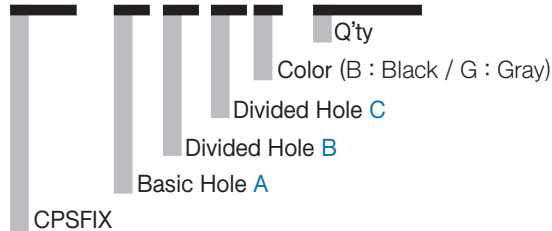

TVC IP67

Black
 Gray

- Feature** : CPS distributors guarantee elegant layout and save on cost instead of using distribution boxes. Available to use not only their basic shape TYC, TTC & TVC but also various configurations. One Standard model can be changed into 6 different shapes. Nominal width from 28, reduceable to 10.

» Ordering

TVC - 10 10 10B : 100EA

» Product size

Black	Gray	A	B	C	ØA	A1	ØB	B1	ØC	C1	ØG	F	H1	H	L
TVC-101010B	TVC-101010G	10	10	10	23	26.6	23	26.6	23	26.6	5.0	24	41.6	86	80.0
TVC-121010B	TVC-121010G	12	10	10	25	26.5	23	26.6	23	26.6	5.0	24	41.5	86	80.0
TVC-121210B	TVC-121210G	12	12	10	25	26.5	25	26.5	23	26.6	5.0	24	41.5	88	83.0
TVC-121212B	TVC-121212G	12	12	12	25	26.5	25	26.5	25	26.5	5.0	24	41.5	88	83.0
TVC-161010B	TVC-161010G	16	10	10	30	28.5	23	26.6	23	26.6	5.0	24	43.5	88	83.0
TVC-161210B	TVC-161210G	16	12	10	30	28.5	25	26.5	23	26.6	5.0	24	43.5	90	81.0
TVC-161212B	TVC-161212G	16	12	12	30	28.5	25	26.5	25	26.5	5.0	24	43.5	90	83.0
TVC-161616B	TVC-161616G	16	16	16	30	28.5	30	28.5	30	28.5	5.0	24	43.5	93	89.8
TVC-222222B	TVC-222222G	22	22	22	41	33.3	41	33.3	41	33.3	5.6	39	48.2	112	112.0
TVC-282222B	TVC-282222G	28	22	22	47	39.0	41	33.3	41	33.3	5.6	39	53.9	118	112.0
TVC-282822B	TVC-282822G	28	28	22	47	39.0	47	39.0	41	33.3	5.6	39	53.9	124	118.0
TVC-282828B	TVC-282828G	28	28	28	47	39.0	47	39.0	47	39.0	5.6	39	53.9	124	124.0